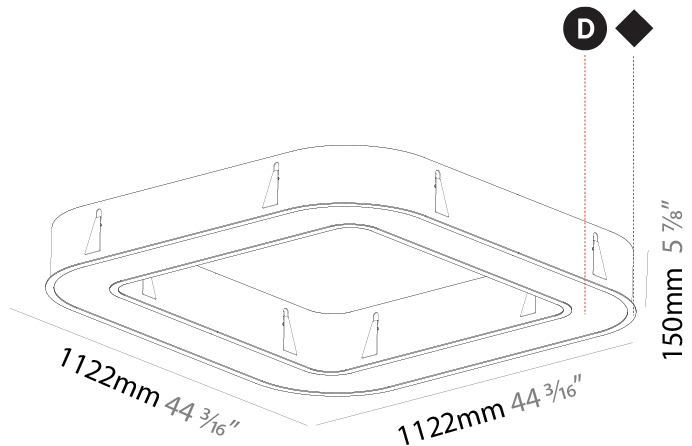

GENERAL

Series: Quantum
Partner: Prolicht
Division: Architectural
Installation: Recessed
Product Type: Ceiling Recessed
Mounting Location: Ceiling
Light Distribution: Direct

PHYSICAL

Shape: Square
Length (mm): 1122
Length (in): 44 ³/₁₆
Width (mm): 1122
Width (in): 44 ³/₁₆
Height (mm): 150
Height (in): 5 ⁷/₈
Min. Recessing Depth (mm): 160
Min. Recessing Depth (in): 6 ⁵/₁₆
Weight (kg): 16.085
Weight (lbs): 35.39
Diffuser: [PMMA - Opal or Micro-Prism](#)
Fixture Finish: [SSR / BKV / CWI / CRY / HAB / UFT / ITA / RUA / FTG / MYG / LOD / PUS / FRO / FUP / KIA / POP / BLS / SPG / MEY / GOH / CHC / COM / ABZ / JAG / OBR / MOS / ROR](#)
Fixture Material: [PMMA / Aluminum](#)

ELECTRICAL

Lamp Type: LED (Zhaga Standard)
Input Wattage (W): 60
Total Output Wattage (W): 48 / 38.4 (3500K)
Dimming: [Non-Dimming / Phase Dimming (120Vac only) / 0-10V Dimming](#)
Driver Included: Yes
Driver Location: Integrated
Driver Type: Constant Current - 120 / 277Vac
Driver Class: Class 2
Input Voltage (V): 120 - 277
Constant Current (MA): 350 / 1200 (3500K)

LED

[Color Temperature (°K): 3000 / 3500 / 4000](#)
Max. Delivered Lumen (lm): 5540 / 5733 / 5850
CRI: >80 CRI
Efficiency (%): 65
Lamp Life (hrs): 50000

OPTICAL

RATINGS AND CERTIFICATIONS

Certified By: Certified for North American Standards
IP rating: IP20